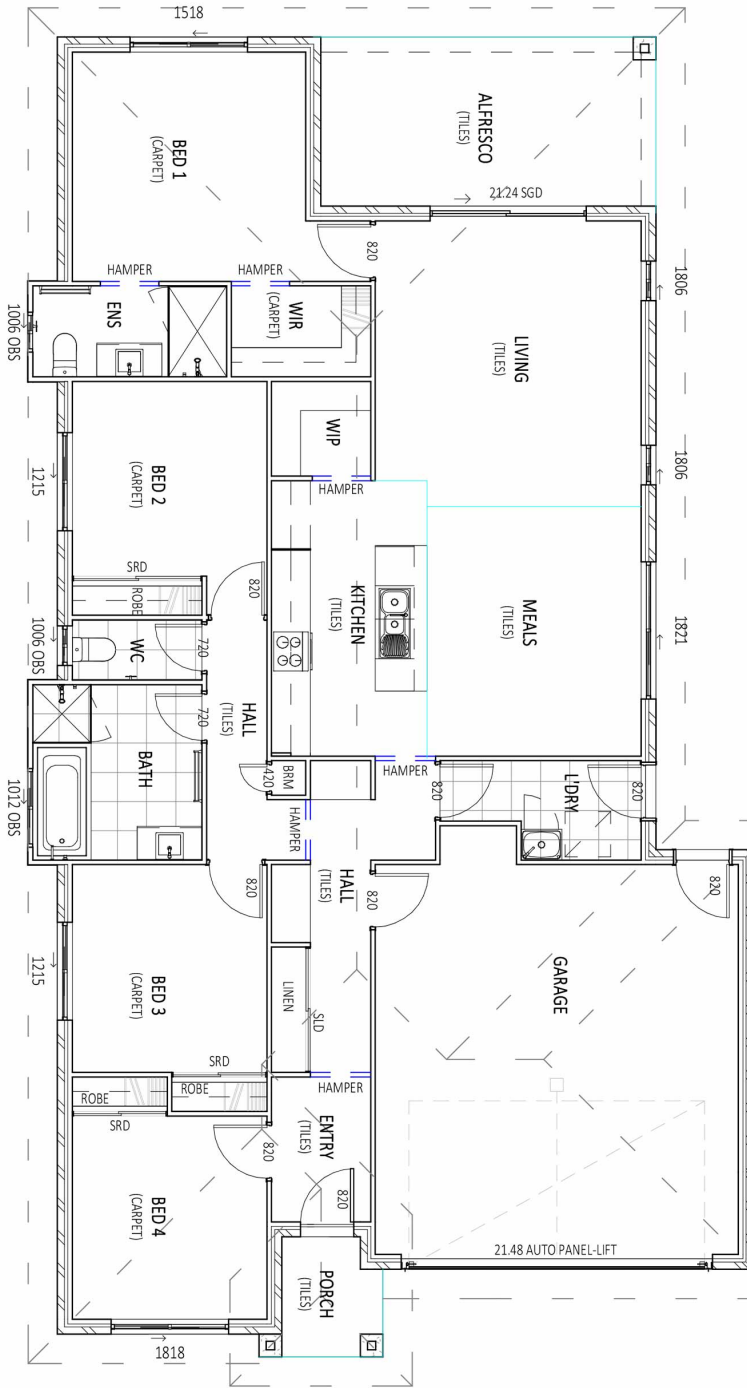

LUXOR MOD

*Artist impression only, all inclusions are as per Specifications of Works. Correct as of 01/09/2021